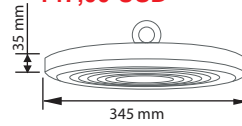

Boyutlar/Dimensions:
ø310 mm x 35 mm

X 8

200W - ø345 mm

AT43-19603	3000K	25,000 lm
AT43-19613	4000K	25,000 lm
AT43-19633	6500K	25,000 lm

147,00 USD

Boyutlar/Dimensions:
ø345 mm x 35 mm

X 6