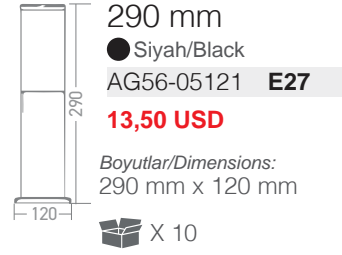

TR Aria PC Bahçe Armatürleri
EN Aria PC Garden Fixtures

MADE IN
TÜRKİYE

IP54

-25°C
50°C

MAX.
60W