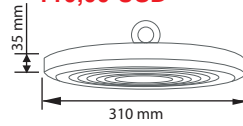

Boyutlar/Dimensions:
ø260 mm x 35 mm

X 10

150W - ø310 mm

AT43-19403	3000K	18,750 lm
AT43-19413	4000K	18,750 lm
AT43-19433	6500K	18,750 lm

110,00 USD