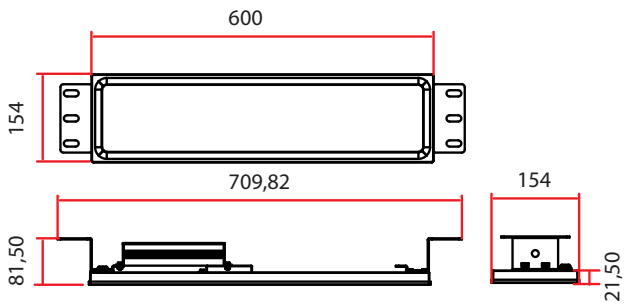

100W

AT47-19103	3000K	9,850 lm
AT47-19113	4000K	9,900 lm
AT47-19133	6500K	10,000 lm

210,00 USD

100W - Kitli

AT47-19103K	3000K	9,850 lm
AT47-19113K	4000K	9,900 lm
AT47-19133K	6500K	10,000 lm

250,00 USD

Boyutlar/Dimensions:
600 mm x 154 mm x 21,5 mm

150W

AT47-29403	3000K	13,000 lm
AT47-29413	4000K	13,100 lm
AT47-29433	6500K	13,300 lm

250,00 USD

150W - Kitli

AT47-29403K	3000K	13,000 lm
AT47-29413K	4000K	13,100 lm
AT47-29433K	6500K	13,300 lm

290,00 USD

Boyutlar/Dimensions:
600 mm x 154 mm x 21,5 mm

200W

AT47-49403	3000K	15,700 lm
AT47-49413	4000K	15,800 lm
AT47-49433	6500K	16,000 lm

330,00 USD

200W - Kitli

AT47-49403K	3000K	15,700 lm
AT47-49413K	4000K	15,800 lm
AT47-49433K	6500K	16,000 lm

372,00 USD

Boyutlar/Dimensions:
600 mm x 154 mm x 21,5 mm