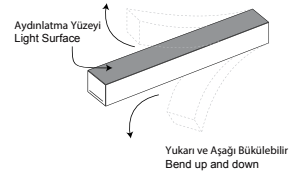

ACK

TR LED Neon Hortumlar
EN LED Neon Ropelights