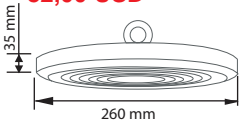

125
lm/W

SURGE
4kV

100W - ø260 mm

AT43-19103	3000K	12,500 lm
AT43-19113	4000K	12,500 lm
AT43-19133	6500K	12,500 lm

82,00 USD