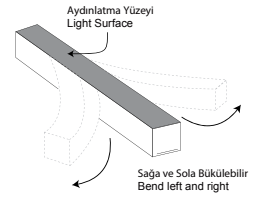

ACK

TR LED Neon Hortumlar
EN LED Neon Ropelights